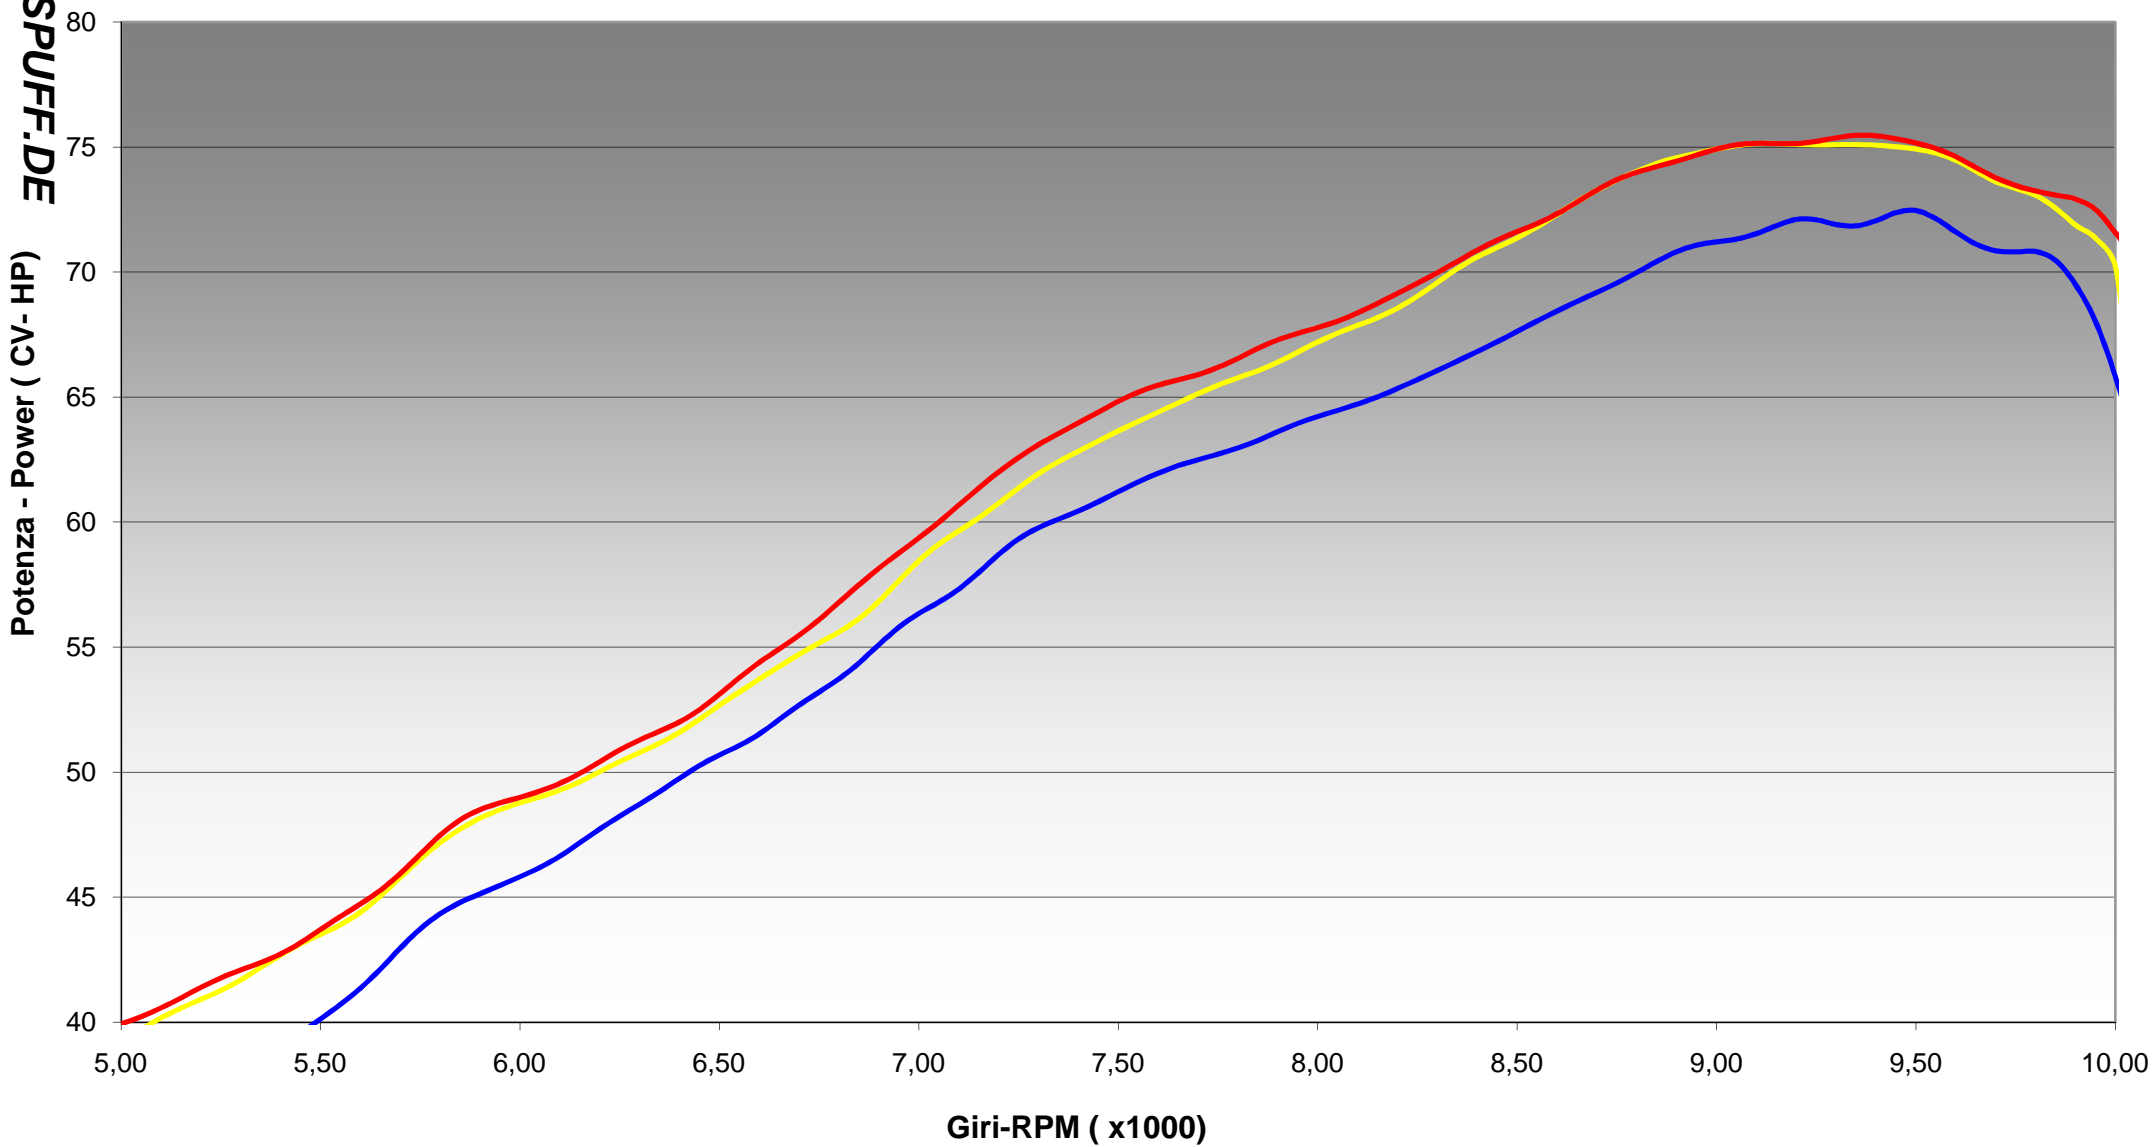

Max Power Dynochart

WWW.MIVV-AUSPUFF.DE

Potenza - Power (CV- HP)

Giri-RPM (x1000)