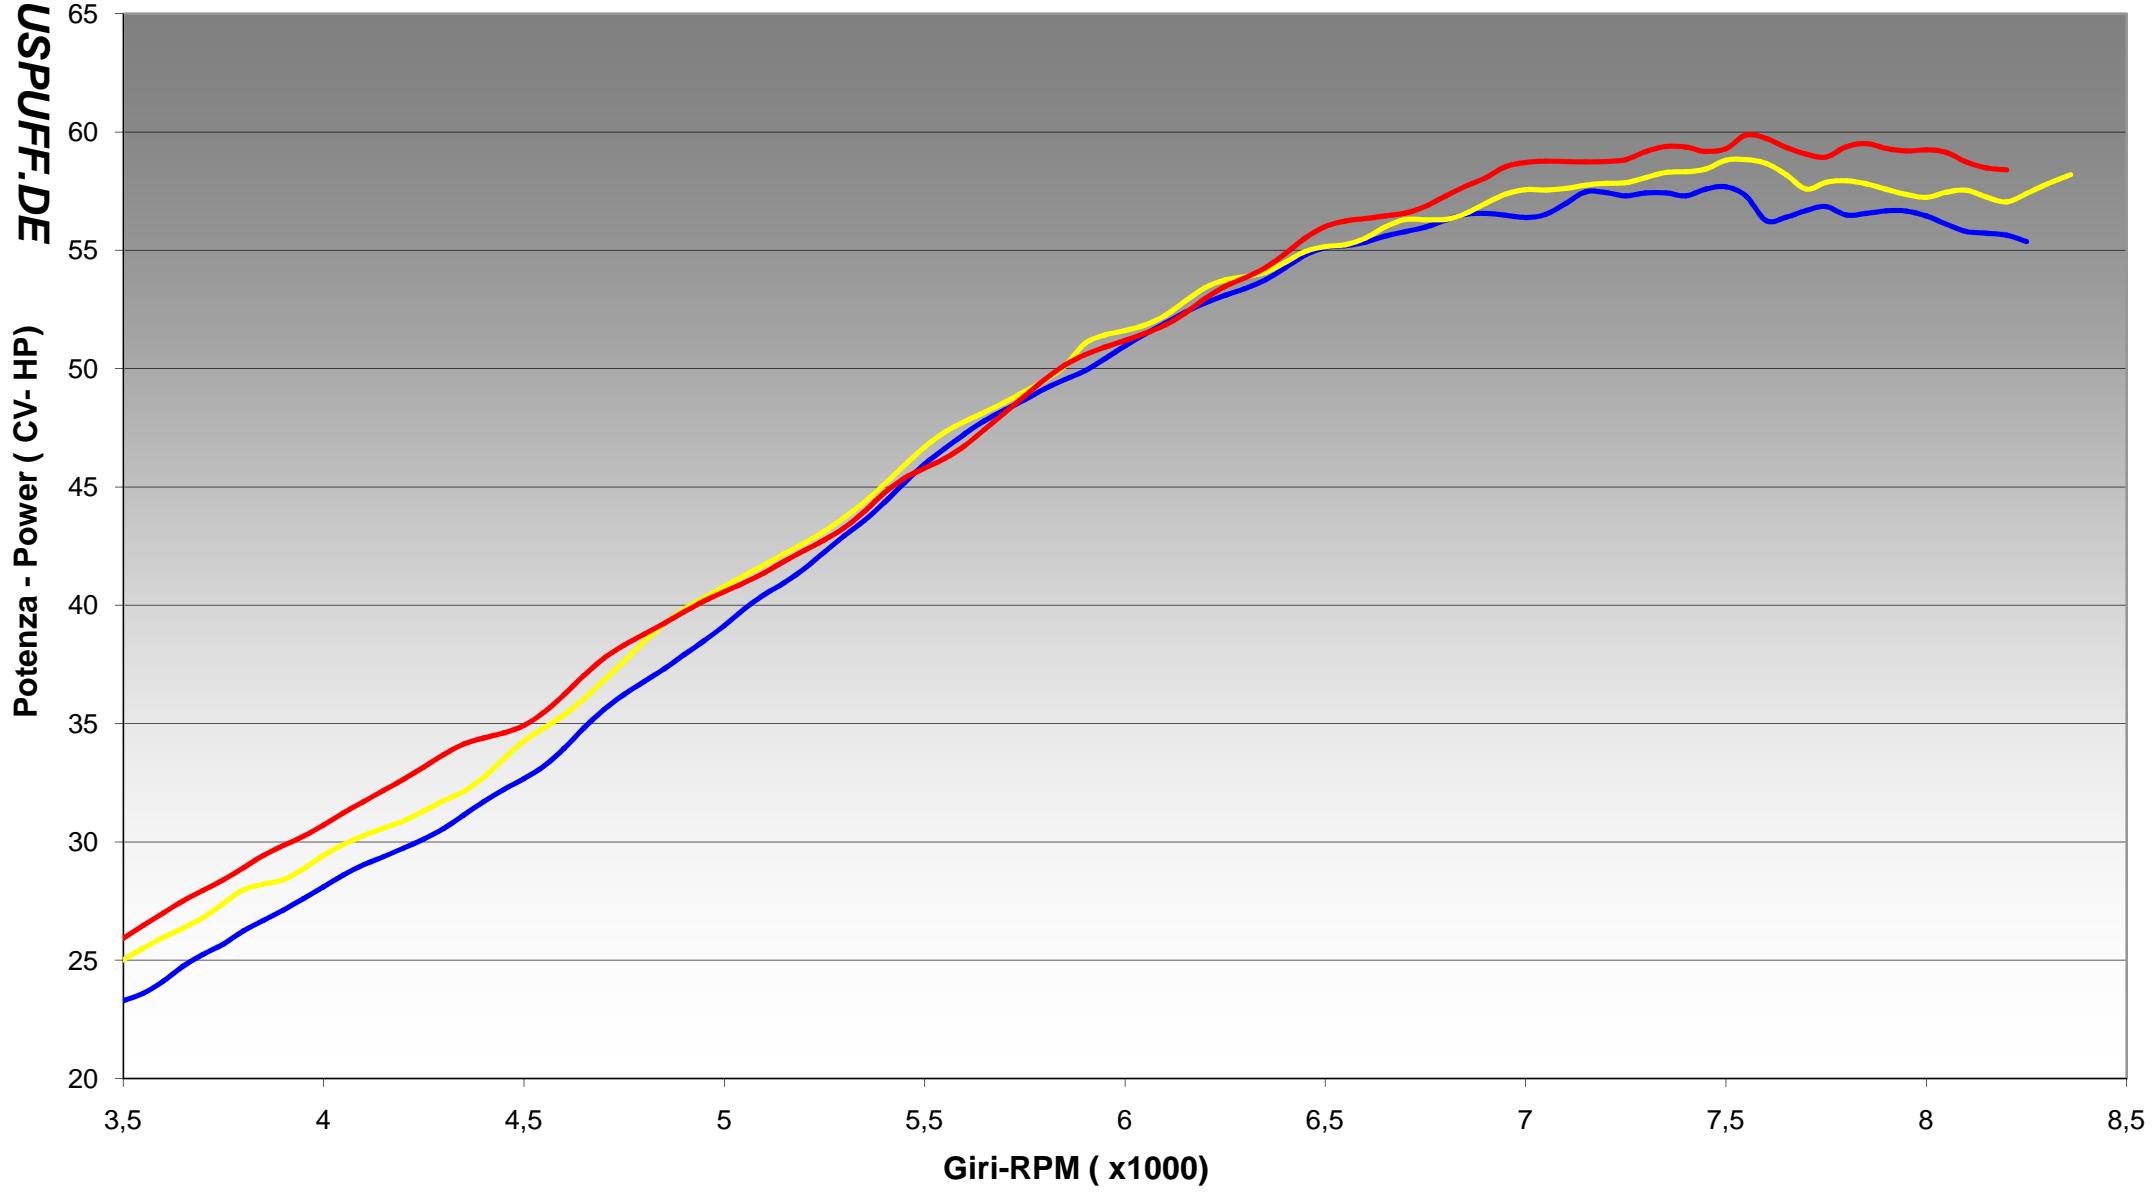

Max Power Dynochart

WWW.MIVV-AUSPUFF.DE

Potenza - Power (CV-HP)

Giri-RPM (x1000)