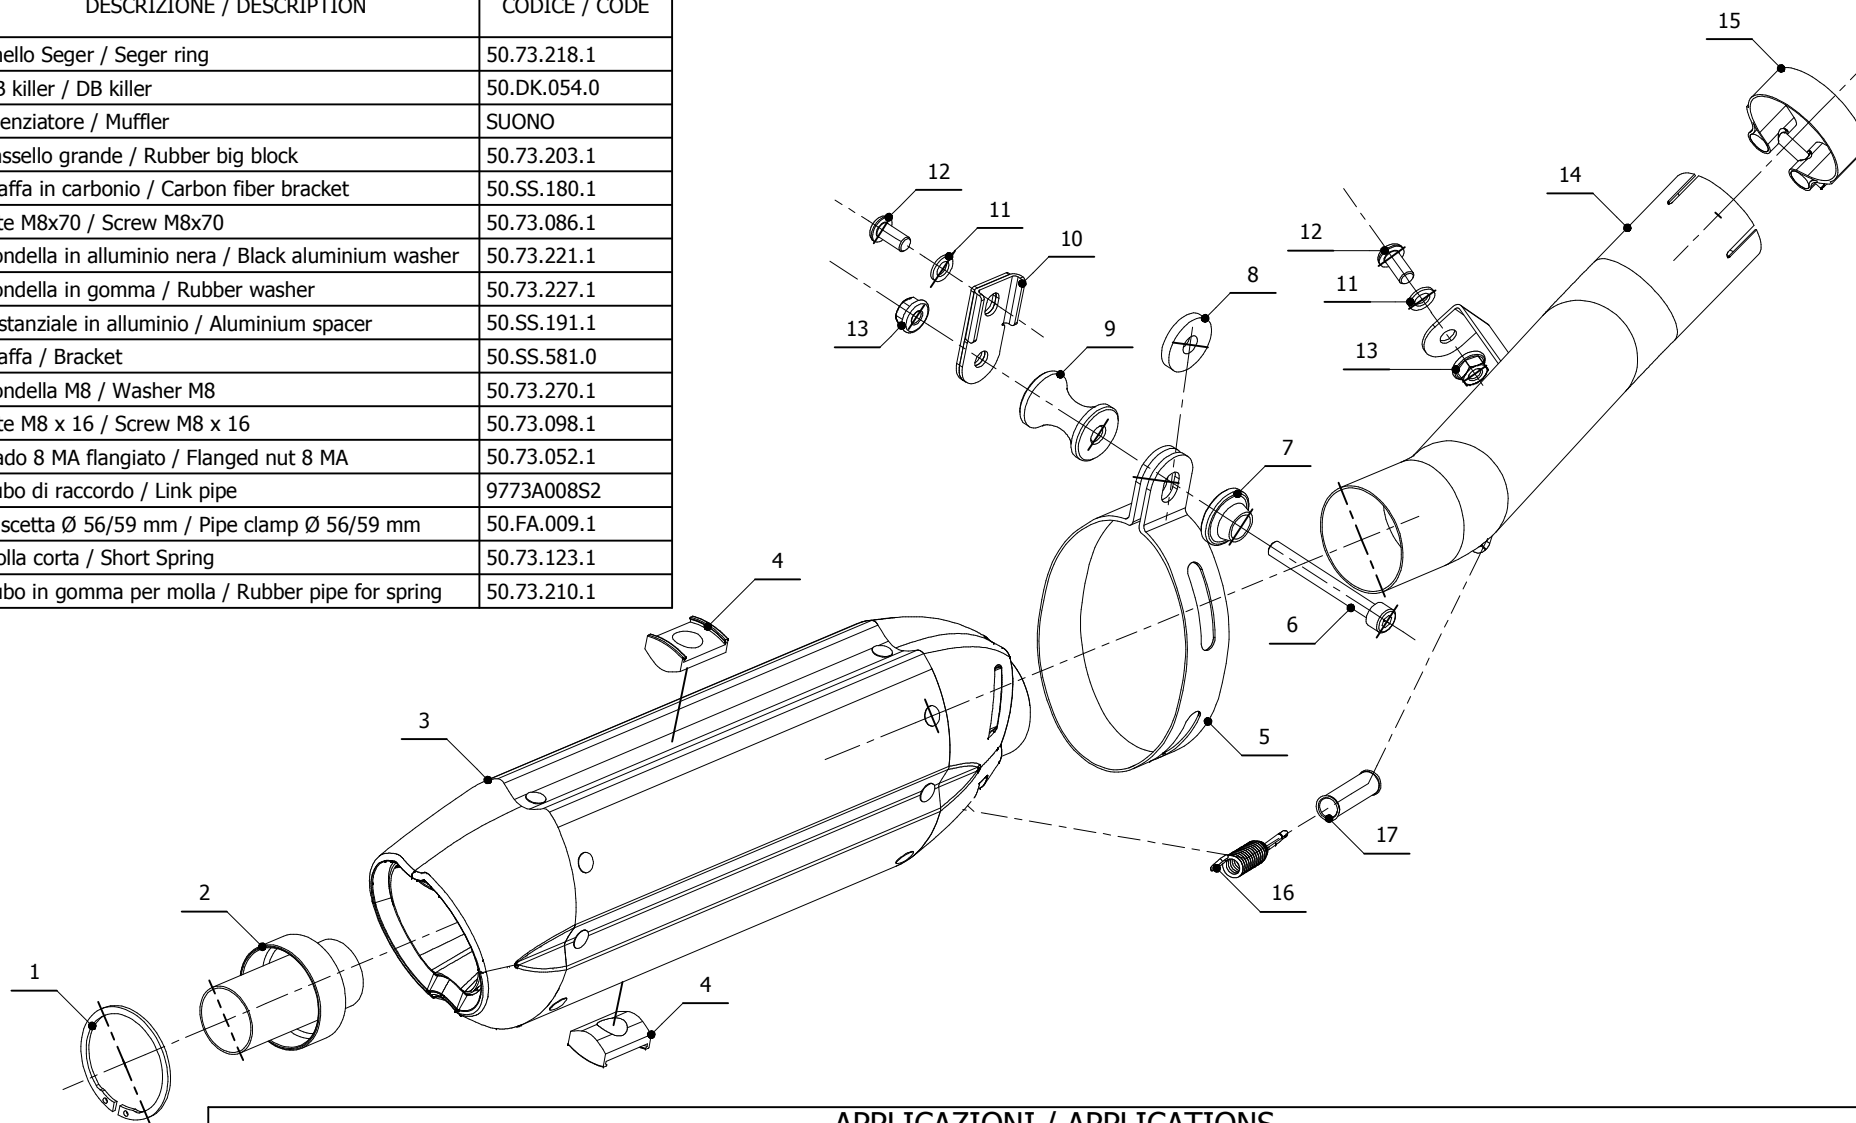

MODEL APRILIA RSV4

YEAR 2009-->

LINE SPORT

MUFFLER SUONO

SCHEMATIC

ELENCO PARTI / PARTS LIST

#	QTÀ / QTY	DESCRIZIONE / DESCRIPTION	CODICE / CODE
1	1	Anello Seger / Seger ring	50.73.218.1
2	1	DB killer / DB killer	50.DK.054.0
3	1	Silenziatore / Muffler	SUONO
4	2	Tassello grande / Rubber big block	50.73.203.1
5	1	Staffa in carbonio / Carbon fiber bracket	50.SS.180.1
6	1	Vite M8x70 / Screw M8x70	50.73.086.1
7	1	Rondella in alluminio nera / Black aluminium washer	50.73.221.1
8	1	Rondella in gomma / Rubber washer	50.73.227.1
9	1	Distanziale in alluminio / Aluminium spacer	50.SS.191.1
10	1	Staffa / Bracket	50.SS.581.0
11	2	Rondella M8 / Washer M8	50.73.270.1
12	2	Vite M8 x 16 / Screw M8 x 16	50.73.098.1
13	2	Dado 8 MA flangiato / Flanged nut 8 MA	50.73.052.1
14	1	Tubo di raccordo / Link pipe	9773A008S2
15	1	Fascetta Ø 56/59 mm / Pipe clamp Ø 56/59 mm	50.FA.009.1
16	1	Molla corta / Short Spring	50.73.123.1
17	1	Tubo in gomma per molla / Rubber pipe for spring	50.73.210.1

APPLICAZIONI / APPLICATIONS

CODICE / CODE	TUBO / PIPE	SILENZIATORE / MUFFLER	FASCETTA / CLAMP	CODICE OMOL. / HOMOL. CODE
A.008.L7	INOX / ST. STEEL	INOX (COPPE CARBONIO) / ST. STEEL (CARBON CAPS)	CARBONIO / CARBON FIBER	ME008 e9 1176
A.008.L9	INOX / ST. STEEL	CARBONIO (COPPE CARBONIO) / CARBON (CARBON CAPS)	CARBONIO / CARBON FIBER	ME008 e9 1176