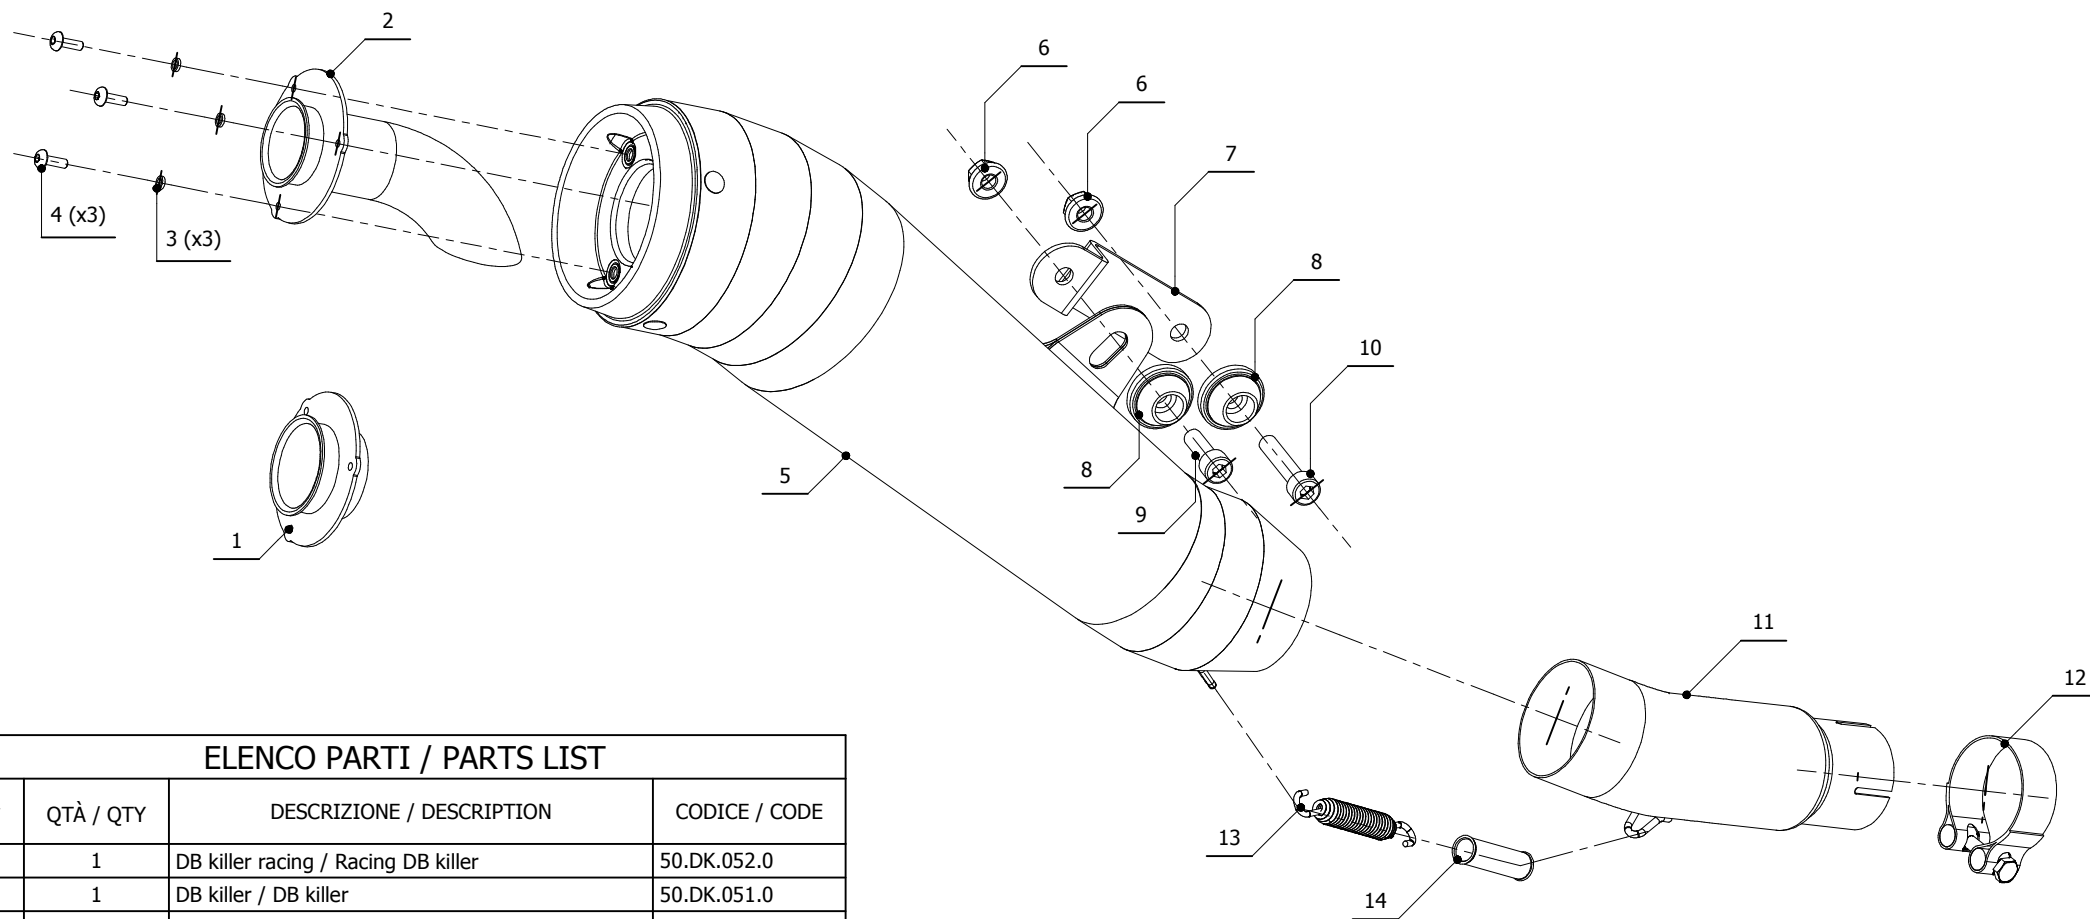

## ELENCO PARTI / PARTS LIST

#	QTÀ / QTY	DESCRIZIONE / DESCRIPTION	CODICE / CODE
1	1	DB killer racing / Racing DB killer	50.DK.052.0
2	1	DB killer / DB killer	50.DK.051.0
3	3	Rondella M4 / Washer M4	50.73.440.1
4	3	Vite M4 x 12 / Screw M4 x 12	50.73.438.1
5	1	Silenziatore / Muffler	GHIBLI
6	2	Dado 8 MA flangiato / Flanged nut 8 MA	50.73.052.1
7	1	Staffa / Bracket	50.SS.119.1
8	2	Rondella alluminio / Aluminium washer	50.73.291.1
9	1	Vite M8x25 / Screw M8x25	50.73.064.1
10	1	Vite M8x40 / Screw M8x40	50.73.075.1
11	1	Tubo di raccordo / Link pipe	9773AY021SGX
12	1	Fascetta Ø 48/51 mm / Pipe clamp Ø 48/51 mm	50.FA.007.1
13	1	Molla media / Middle spring	50.73.359.1
14	1	Tubo in gomma per molla / Rubber pipe for spring	50.73.210.1