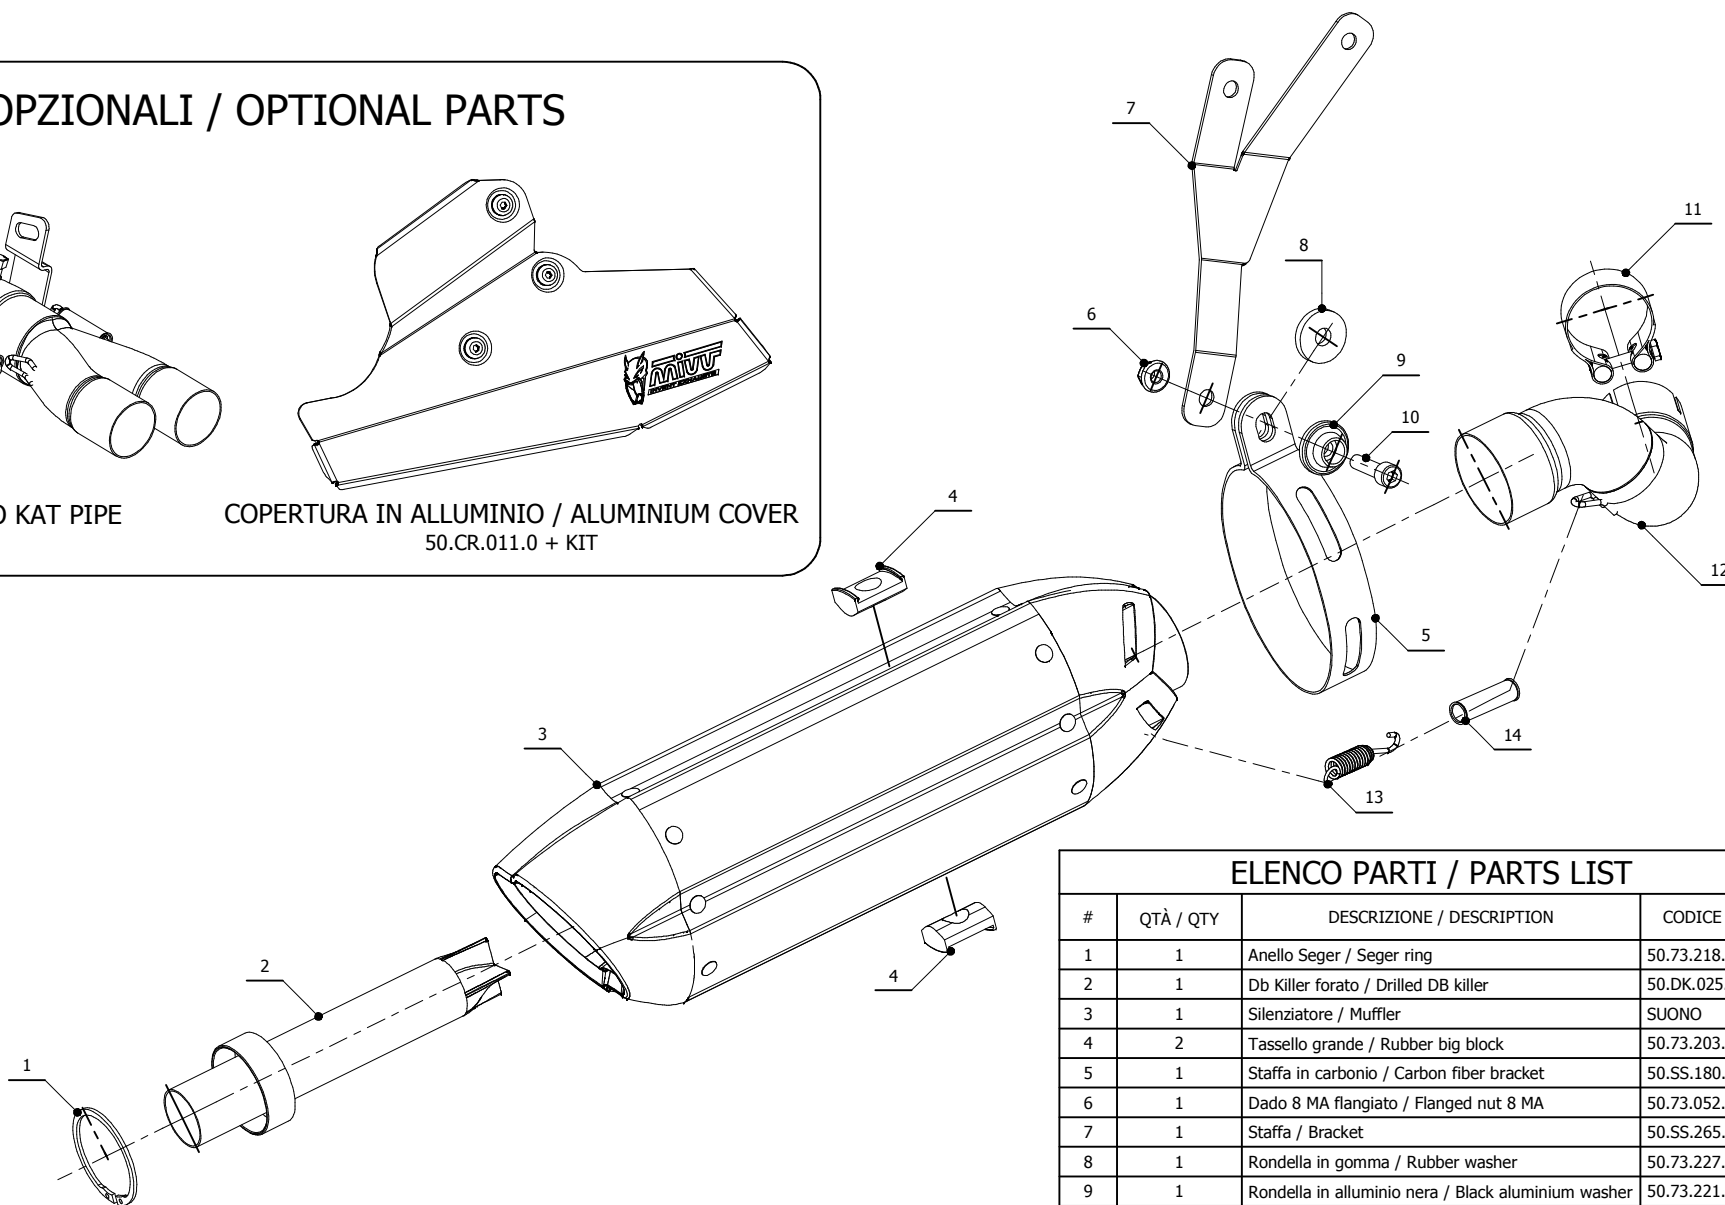

MODEL HONDA CB 1000 R

YEAR 2008 -->

LINE SPORT

MUFFLER SUONO

SCHEMATIC

PARTI OPZIONALI / OPTIONAL PARTS

TUBO ELIMINA KAT / NO KAT PIPE
00.73.H.041.C1

COPERTURA IN ALLUMINIO / ALUMINIUM COVER
50.CR.011.0 + KIT

ELENCO PARTI / PARTS LIST

#	QTÀ / QTY	DESCRIZIONE / DESCRIPTION	CODICE / CODE
1	1	Anello Seger / Seger ring	50.73.218.1
2	1	Db Killer forato / Drilled DB killer	50.DK.025.0
3	1	Silenziatore / Muffler	SUONO
4	2	Tassello grande / Rubber big block	50.73.203.1
5	1	Staffa in carbonio / Carbon fiber bracket	50.SS.180.1
6	1	Dado 8 MA flangiato / Flanged nut 8 MA	50.73.052.1
7	1	Staffa / Bracket	50.SS.265.1
8	1	Rondella in gomma / Rubber washer	50.73.227.1
9	1	Rondella in alluminio nera / Black aluminium washer	50.73.221.1
10	1	Vite M8x30 / Screw M8x30	50.73.219.1
11	1	Fascetta Ø 48/51 mm / Pipe clamp Ø 48/51 mm	50.FA.007.1
12	1	Tubo di raccordo / Link pipe	9773H04152
13	1	Molla corta / Short Spring	50.73.123.1
14	1	Tubo in gomma per molla / Rubber pipe for spring	50.73.210.1