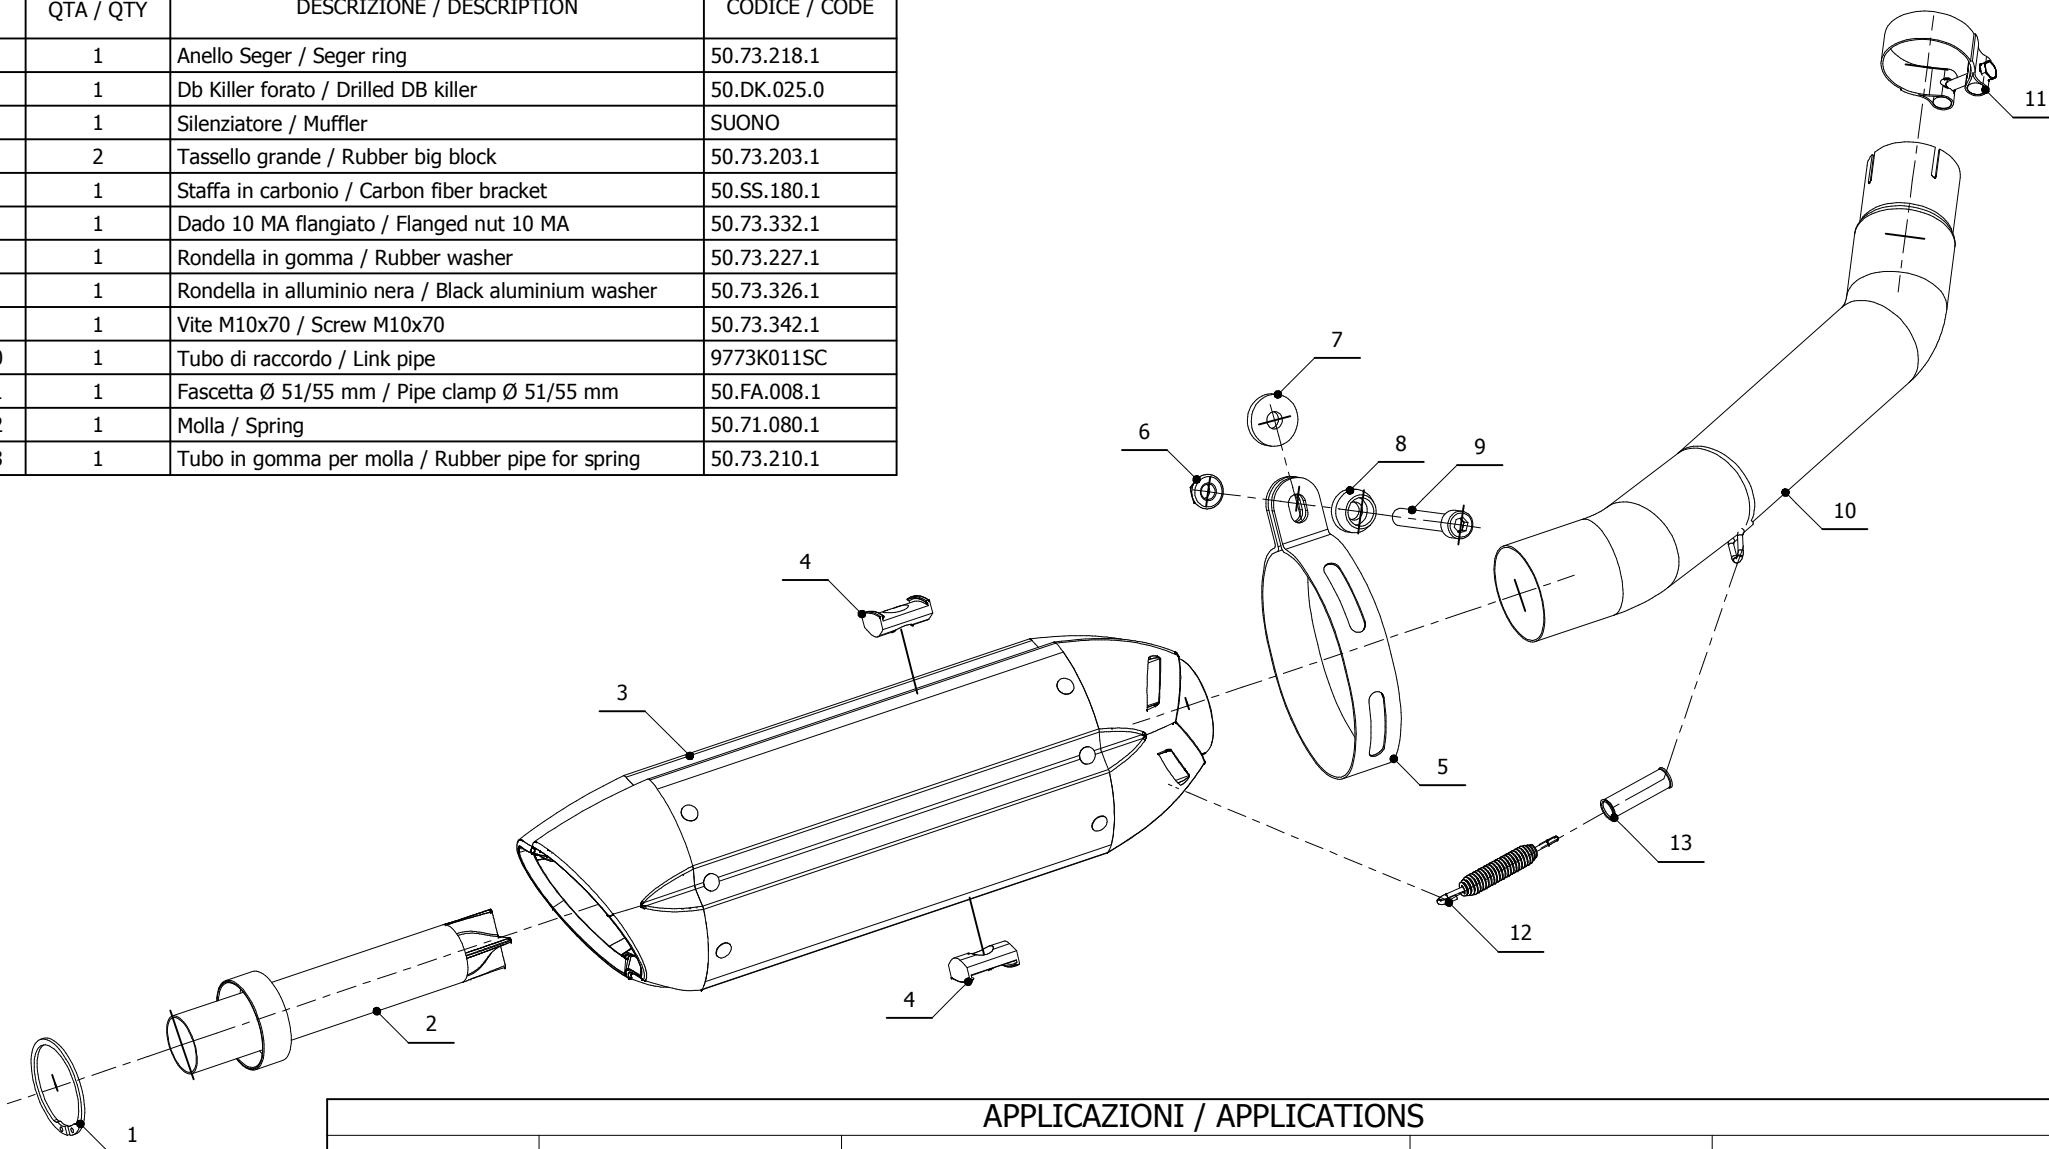

MODEL KAWASAKI Z 750

YEAR 2004-2006

LINE SPORT

MUFFLER SUONO

SCHEMATIC
ELENCO PARTI / PARTS LIST

#	QTÀ / QTY	DESCRIZIONE / DESCRIPTION	CODICE / CODE
1	1	Anello Seger / Seger ring	50.73.218.1
2	1	Db Killer forato / Drilled DB killer	50.DK.025.0
3	1	Silenziatore / Muffler	SUONO
4	2	Tassello grande / Rubber big block	50.73.203.1
5	1	Staffa in carbonio / Carbon fiber bracket	50.SS.180.1
6	1	Dado 10 MA flangiato / Flanged nut 10 MA	50.73.332.1
7	1	Rondella in gomma / Rubber washer	50.73.227.1
8	1	Rondella in alluminio nera / Black aluminium washer	50.73.326.1
9	1	Vite M10x70 / Screw M10x70	50.73.342.1
10	1	Tubo di raccordo / Link pipe	9773K011SC
11	1	Fascetta Ø 51/55 mm / Pipe clamp Ø 51/55 mm	50.FA.008.1
12	1	Molla / Spring	50.71.080.1
13	1	Tubo in gomma per molla / Rubber pipe for spring	50.73.210.1

APPLICAZIONI / APPLICATIONS

CODICE / CODE	TUBO / PIPE	SILENZIATORE / MUFFLER	FASCETTA / CLAMP	CODICE OMOL. / HOMOL. CODE
K.011.L7	INOX / ST. STEEL	INOX (COPPE CARBONIO) / ST. STEEL (CARBON CAPS)	CARBONIO / CARBON FIBER	ME008 e9 1176
K.011.L9	INOX / ST. STEEL	CARBONIO (COPPE CARBONIO) / CARBON (CARBON CAPS)	CARBONIO / CARBON FIBER	ME008 e9 1176