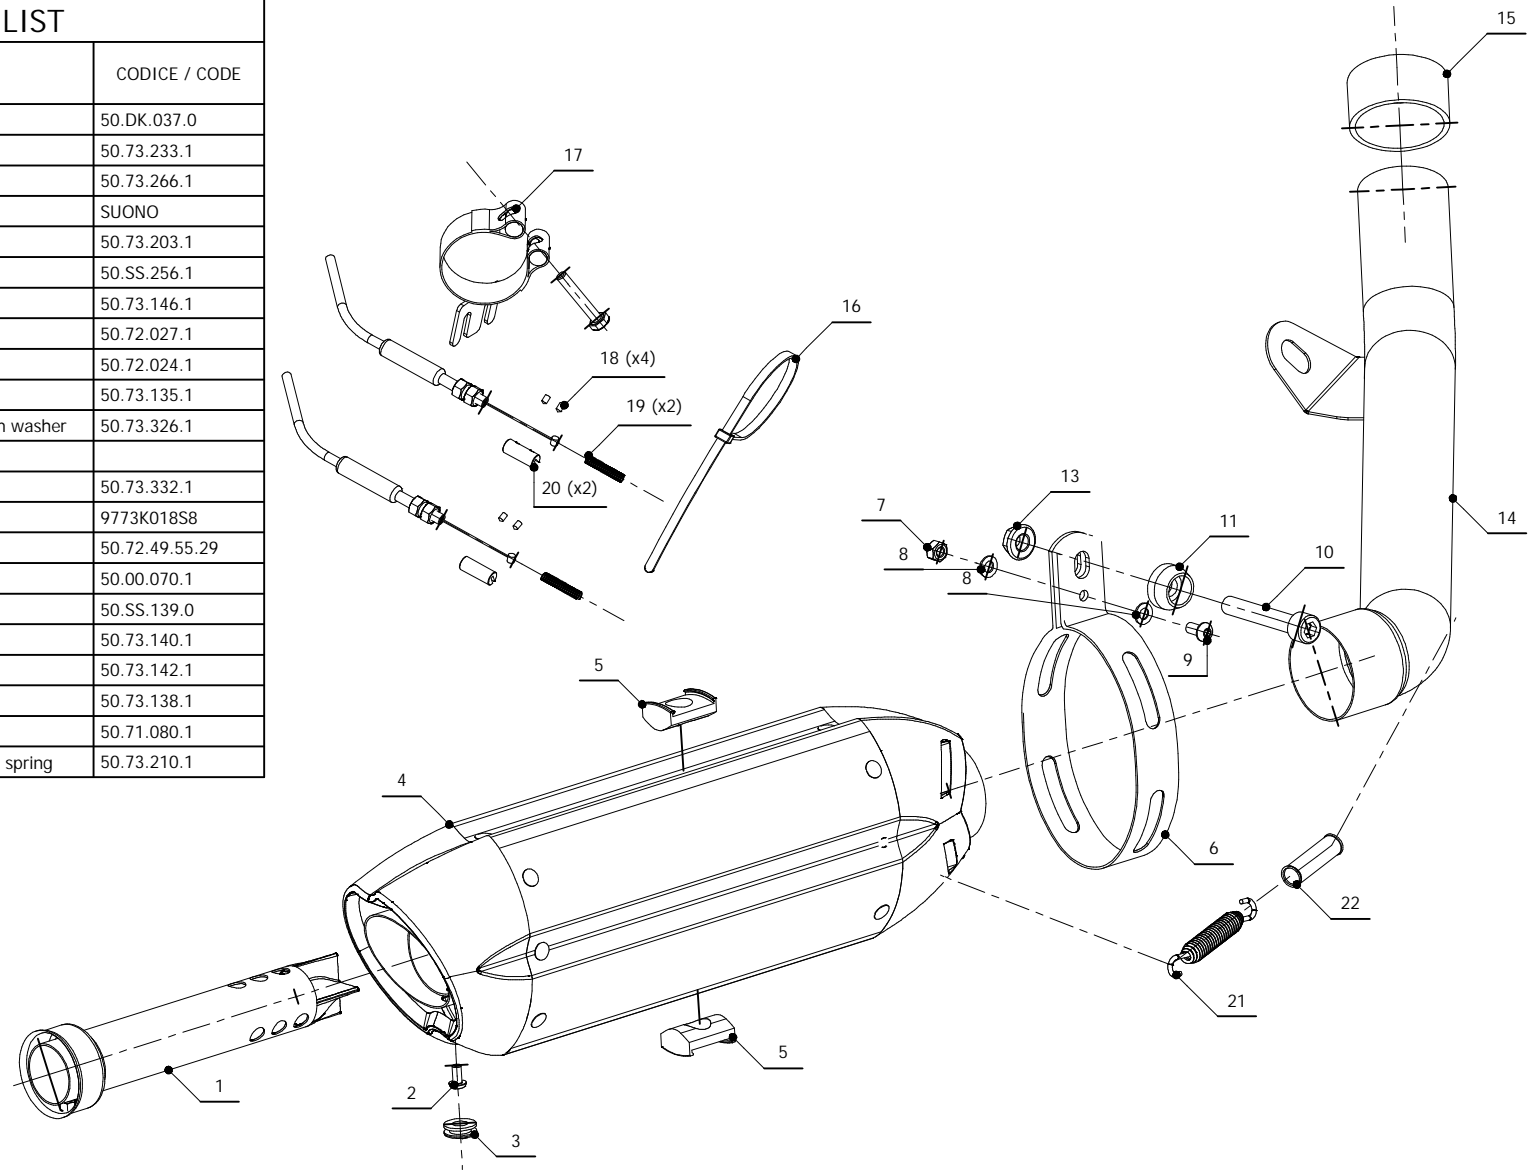

MODEL KAWASAKI Z 750

YEAR 2007 -->

LINE SPORT

MUFFLER SUONO FULL TITANIUM

SCHEMATIC

ELENCO PARTI / PARTS LIST

#	QTÀ / QTY	DESCRIZIONE / DESCRIPTION	CODICE / CODE
1	1	DB killer / DB killer	50.DK.037.0
2	1	Vite M5 x 8 / Screw M5 x 8	50.73.233.1
3	1	Tappo in gomma / Rubber stopper	50.73.266.1
4	1	Silenziatore / Muffler	SUONO
5	2	Tassello grande / Rubber big block	50.73.203.1
6	1	Staffa in carbonio / Carbon fiber bracket	50.SS.256.1
7	1	Dado M6 / Nut M6	50.73.146.1
8	2	Rondella M6 / Washer M6	50.72.027.1
9	1	Vite M6 x 12 / Screw M6 x 12	50.72.024.1
10	1	Vite M10x60 / Screw M10x60	50.73.135.1
11	1	Rondella in alluminio nera / Black aluminium washer	50.73.326.1
12			
13	1	Dado 10 MA flangiato / Flanged nut 10 MA	50.73.332.1
14	1	Tubo di raccordo / Link pipe	9773K018S8
15	1	Guarnizione in grafite / Graphite bush	50.72.49.55.29
16	1	Fascette in nylon / Nylon clamp	50.00.070.1
17	1	Fascetta passacavi / fairlead clamp	50.SS.139.0
18	4	Grani M3 / Grub screws M3	50.73.140.1
19	2	Molla / Spring	50.73.142.1
20	2	Morsetti in alluminio / Aluminium clamps	50.73.138.1
21	1	Molla / Spring	50.71.080.1
22	1	Tubo in gomma per molla / Rubber pipe for spring	50.73.210.1

APPLICAZIONI / APPLICATIONS

CODICE / CODE	TUBO / PIPE	SILENZIATORE / MUFFLER	FASCETTA / CLAMP	CODICE OMOL. / HOMOL. CODE
K.018.L8	TITANIO / TITANIUM	TITANIO (COPPE CARBONIO) / TITANIUM (CARBON CAPS)	CARBONIO / CARBON FIBER	ME008 e9 1176